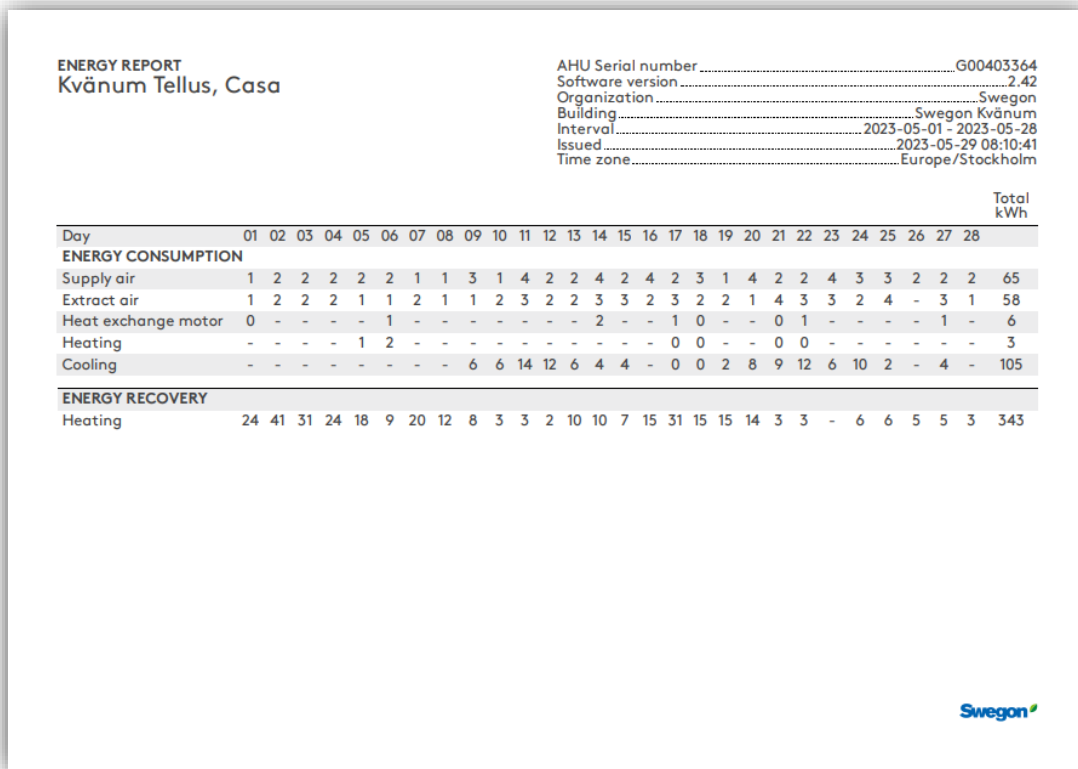

1 row selected Rows per page: 10 ▾ 1-7 of 7 < >

Uploads

Schnelle und einfache Erstellung von Energieberichten über angeschlossene Geräte

Energiebericht

Leistung analysieren

Erstellung von Energieberichten im gewünschten Zeitintervall und auf der gewünschten Detailebene.

INSIDE Portal: Einloggen

Melden Sie sich im INSIDE Portal an: <https://inside.swegon.com/>

The screenshot shows the login interface for the Swegon INSIDE portal. On the left, there is a decorative graphic of overlapping semi-circles in various colors (orange, yellow, green, blue, purple) and the text "Feel good **inside**". On the right, the login form is titled "Welcome to Swegon INSIDE". It includes a welcome message, input fields for "Email" and "Password", a "Remember Login" checkbox, a "Forgot your password?" link, a green "Log In" button, an "OR" separator, and a "Login as internal provider" button. At the bottom, there is a "Don't have an account?" section with a "Sign up here" link.